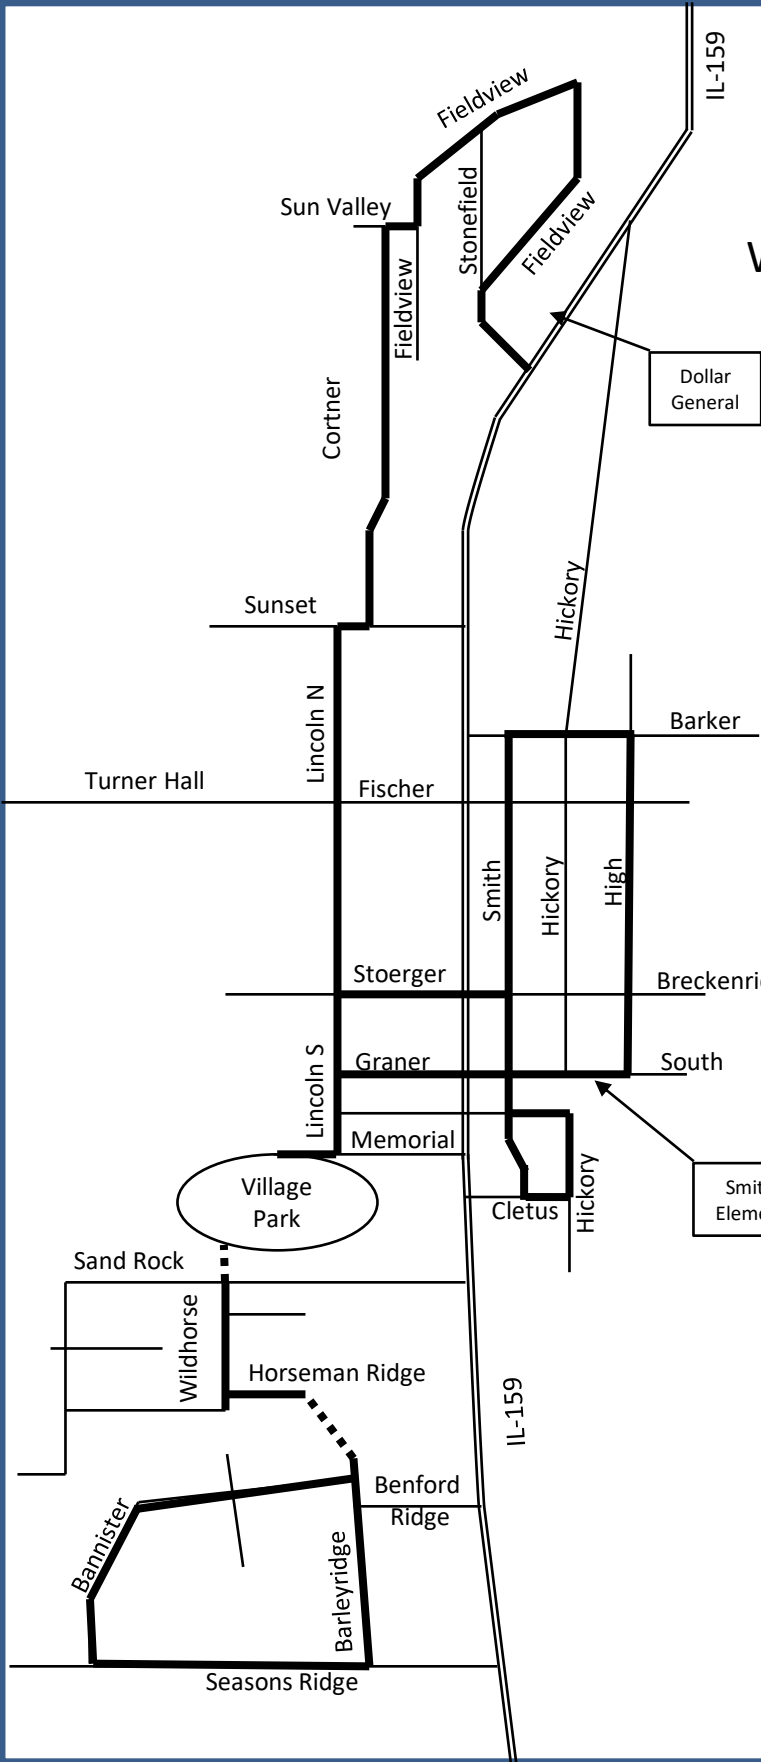

Smithton Complete Streets Walking-Jogging-Biking Path

- Path approximately seven miles long
- Five miles west of Main Street, two miles east

Turner Hall

Sunset

Sun Valley

Cortner

Lincoln N

Lincoln S

Sand Rock

Village Park

Wildhorse

Horseman Ridge

Stoerger

Memorial

Benford Ridge

Bannister

Barleyridge

Seasons Ridge

Fischer

Fieldview

Stonefield

Fieldview

Hickory

Smith

Hickory

High

Barker

Breckenridge

South

Smithton Elementary

Dollar General

IL-159